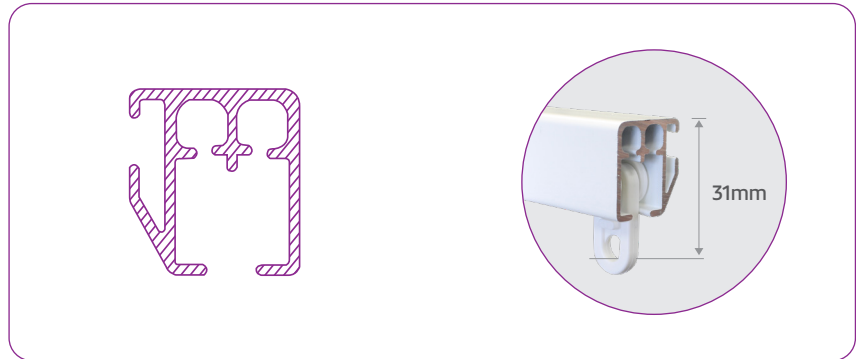

7400W Cord Drawn

YewdaleVitesse® Cord Drawn Curtain Tracks

Section shown full size

7400W Cord Drawn

Features:

The YewdaleVitesse® 7400W cord drawn curtain track can be top-fixed or face-fixed as standard. Its heavy duty white aluminium track, with a neat square design, is designed for use with large or heavy curtains. Heavy duty roller runners are supplied at a quantity of 12 per linear metre.

Benefits:

This heavy duty white aluminium track can be used for many large/heavy curtain applications, both commercial and domestic, requiring cord drawn operation. Suited for both top and face-fixing scenarios, and can be used as a curved track, this best-selling cord drawn solution finds a home in a wide variety of environments.

Options:

Can be bent. Available in any RAL colour of your choice.

Specification:

The YewdaleVitesse® 7400W cord drawn curtain track as manufactured by Yewdale, +44 (0)1268 570900. Heavy duty aluminium track with white powder-coated finish and top / face-fix brackets as applicable. Complete with end-pulleys, operating cord, and heavy duty roller runners at 12 per metre.