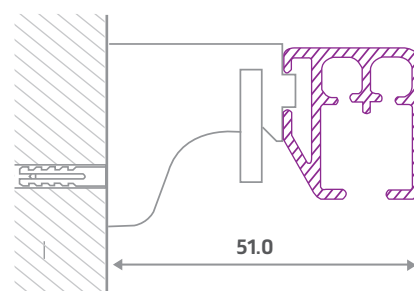

7400W Cord Drawn

YewdaleVitesse® Cord Drawn Curtain Tracks

Section shown full size

7400W Cord Drawn

Features:

The YewdaleVitesse® 7400W cord drawn curtain track can be top-fixed or face-fixed as standard. Its heavy duty white aluminium track, with a neat square design, is designed for use with large or heavy curtains. Heavy duty roller runners are supplied at a quantity of 12 per linear metre.

Options:

Can be bent. Available in any RAL colour of your choice.

Specification:

The YewdaleVitesse® 7400W cord drawn curtain track as manufactured by Yewdale, +44 (0)1268 570900. Heavy duty aluminium track with white powder-coated finish and top / face-fix brackets as applicable. Complete with end-pulleys, operating cord, and heavy duty roller runners at 12 per metre.

Top Fix:

8502
roller runner

Face Fix:

(Optional extension brackets up to 185mm)

7400W Specification Guide

| Fixing Centres (Max.) | Bend Compatibility | Radius (Min.) | Arch Compatibility | Sync Glide Compatibility | Max. Curtain weight |
|-----------------------|--------------------|---------------|--------------------|--------------------------|---------------------|
| 600mm | ✓ | 255mm | ✗ | ✓ | 20kg |