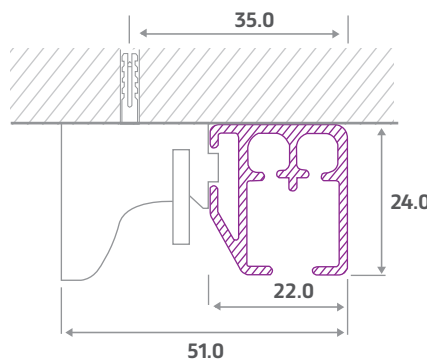

7400W Cord Drawn

YewdaleVitesse® Cord Drawn Curtain Tracks

Section shown full size

7400W Cord Drawn

Features:

The YewdaleVitesse® 7400W cord drawn curtain track can be top-fixed or face-fixed as standard. Its heavy duty white aluminium track, with a neat square design, is designed for use with large or heavy curtains. Heavy duty roller runners are supplied at a quantity of 12 per linear metre.

Options:

Can be bent. Available in any RAL colour of your choice.

Specification:

The YewdaleVitesse® 7400W cord drawn curtain track as manufactured by Yewdale, +44 (0)1268 570900. Heavy duty aluminium track with white powder-coated finish and top / face-fix brackets as applicable. Complete with end-pulleys, operating cord, and heavy duty roller runners at 12 per metre.

Top Fix:

8502
roller runner

Face Fix:

(Optional extension brackets up to 185mm)

7400W Specification Guide

| Fixing Centres (Max.) | Bend Compatibility | Radius (Min.) | Arch Compatibility | Sync Glide Compatibility | Max. Curtain weight |
|-----------------------|--------------------|---------------|--------------------|--------------------------|---------------------|
| 600mm | ✓ | 255mm | ✗ | ✓ | 20kg |