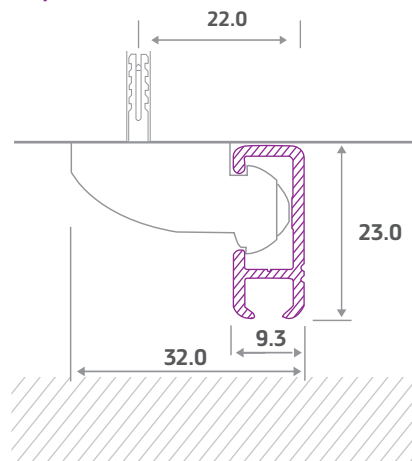

5600W Hand Drawn

YewdaleVitesse® Hand Drawn Curtain Tracks

Section shown full size

5600W Hand Drawn

Features:

The YewdaleVitesse® 5600W curtain track is hand drawn as standard. Its slim yet robust aluminium profile is designed to be used with medium-weight curtains, and in both face and top-fix applications. Gliders are supplied at a quantity of 16 per linear metre.

Benefits:

Featuring a very slim profile, the attractive nature of this 5600W track lends itself to both domestic and contract environments. Suitable to be bent to your choice of shape as required. Can be fixed with face-fix or top-fix brackets for a host of mounting requirements. May be used with deep curtain headings.

Options:

Can be bent. Available in any RAL colour of your choice.

Specification:

The YewdaleVitesse® 5600W hand drawn curtain track as manufactured by Yewdale, +44 (0)1268 570900. Linear aluminium track with white powder-coated finish, fixed with face/top-fix brackets as applicable. Complete with end-stops, and gliders at 16 per metre.

Top Fix:

Face Fix:

(Optional extension bracket - 80mm)

5600W Specification Guide

Fixing Centres (Max.)	Bend Compatibility	Radius (Min.)	Arch Compatibility	Sync Glide Compatibility	Max. Curtain weight
600mm	✓	120mm	✗	✗	6kg

This product range comes with a full Lifetime Warranty as standard.