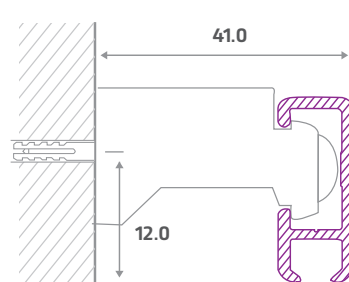

Face Fix:

(Optional extension bracket - 80mm)

5600W Specification Guide

Fixing Centres (Max.)	Bend Compatibility	Radius (Min.)	Arch Compatibility	Sync Glide Compatibility	Max. Curtain weight
600mm	✓	120mm	✗	✗	6kg

This product range comes with a full Lifetime Warranty as standard.