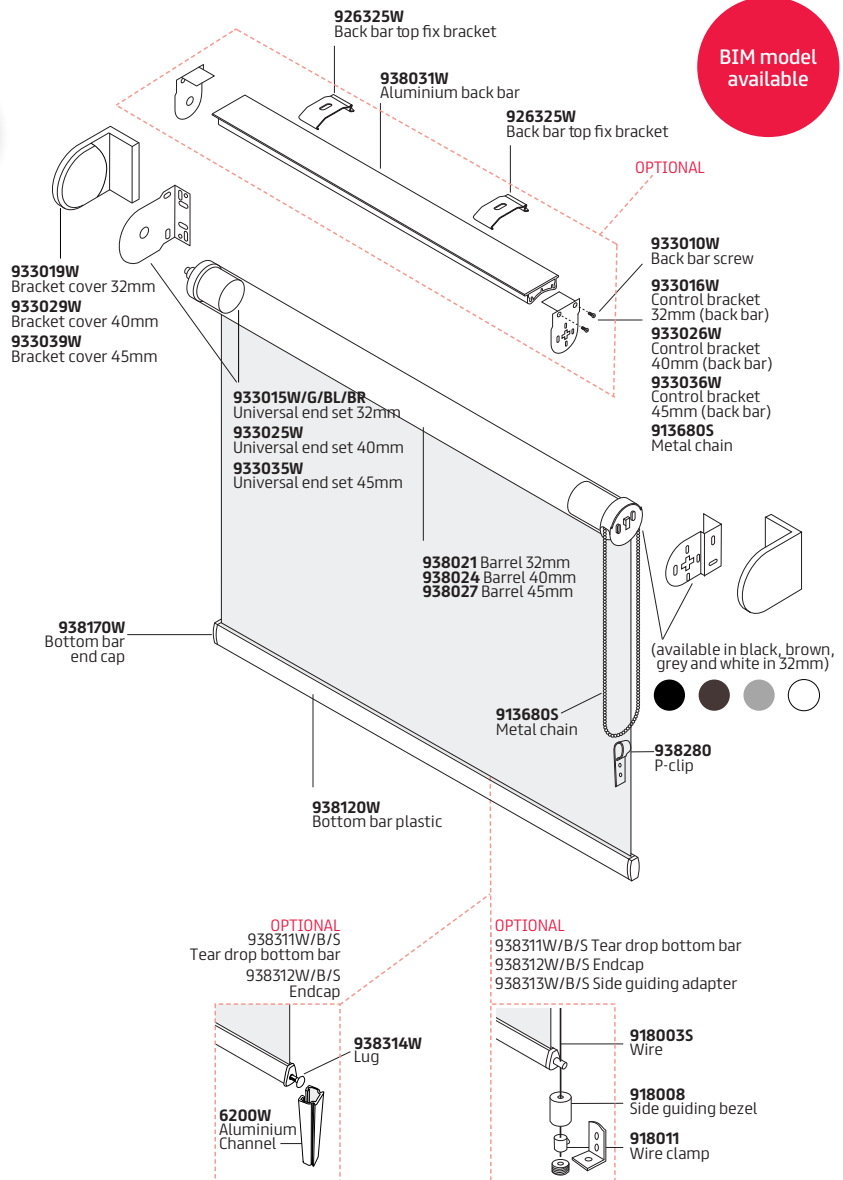

### Features:

The YewdaleDefiant® R20 sidewinder roller blind incorporates Slipstream® Technology (patent pending) and has a metal control chain as standard. There are white metal universal brackets for face, top or side fixing with a 32mm, 40mm or 45mm grooved aluminium barrel, depending on the size of the blind and fabric weight. Fabric is locked into a groove in the barrel, and features a white plastic bottom bar as standard. The bottom bar is covered with fabric at the front.

### Options:

32mm Slipstream® mechanisms in black, silver or brown; Extension brackets and bracket covers; Plastic control chain; Alternative bottom bars including fully fabric covered in aluminium or plastic, and Tear Drop aluminium in black, silver or white; Wire side-guiding system; White aluminium back bar; Channel side-guiding system; Fascia.

### Specification:

The YewdaleDefiant® R20 sidewinder roller blind incorporating Slipstream® Technology for enhanced hold, advanced loading and exceptional long life properties as manufactured by Yewdale, +44 (0)1268 570900. Flame retardant fabric from the YewdaleDefiant® range, locked into grooved 32/40/45mm aluminium barrel along with white plastic bottom bar. Slipstream® Technology sidewinder control with metal control chain and white plastic bracket covers.

## Roller Blind Specification Guide

Model	Min Width	Max Width	Max Drop	Max M <sup>2</sup>
R20 Sidewinder	200	3450	4250	6.5

Find this product on NBS Source

This product range comes with a full Lifetime Warranty as standard.